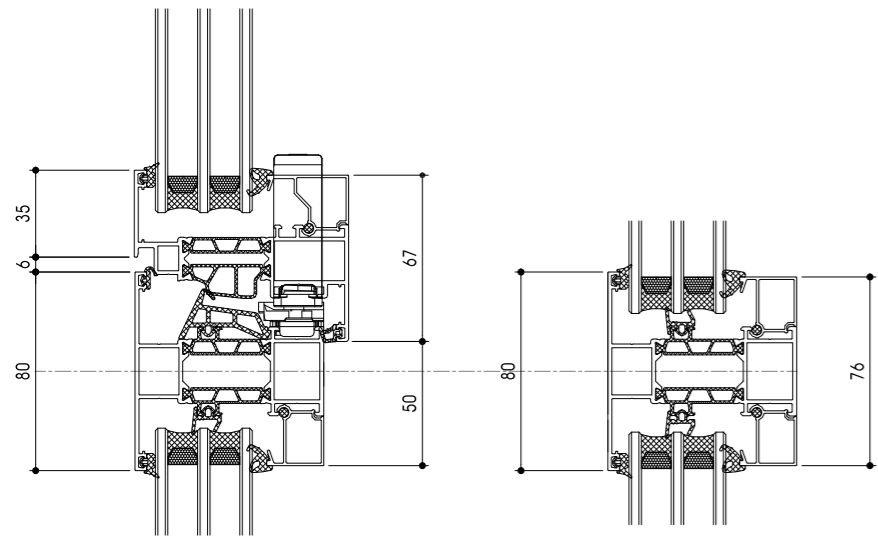

WITHJIS - High End Window

WT 76, TT (tilt and turn system)

section A-A'

section B-B'

ELEVATION (INTERIOR VIEW)

section C-C'

section D-D'

PROJECT TITLE

PROJECT NO.

SCALE A1 A3 1 : 3

DATE 2020.03.01

DRAWING TITLE

SHEET NO.

DRAWING NO.