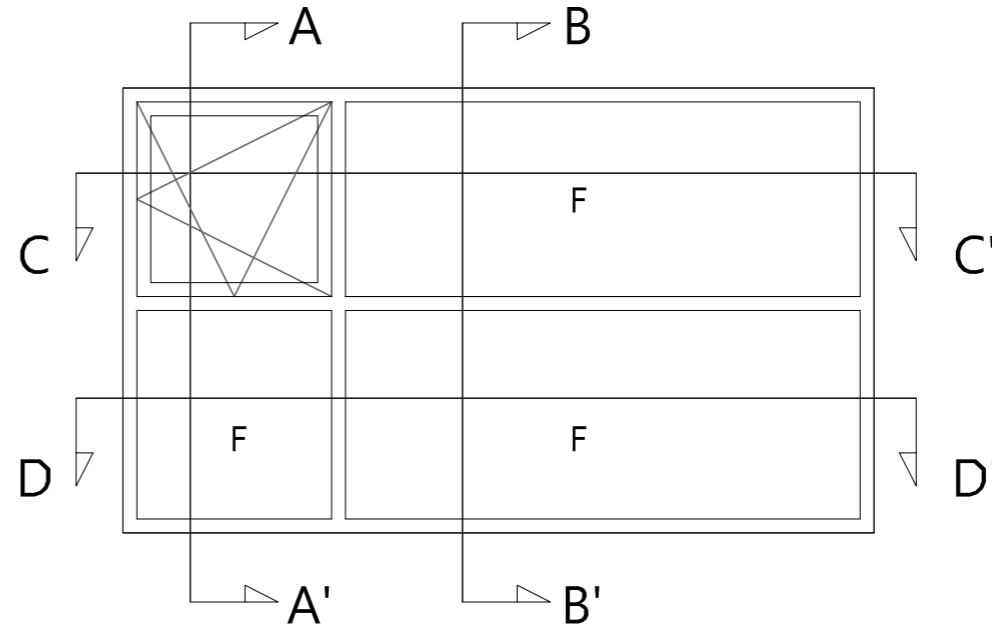

WITHJIS - High End Window

WT 76, TT (tilt and turn system)

section A-A'

section B-B'

ELEVATION (INTERIOR VIEW)

section C-C'

section D-D'

PROJECT TITLE

PROJECT NO.

SCALE A1 A3 1 : 3

DATE 2020.03.01

DRAWING TITLE

SHEET NO.

DRAWING NO.