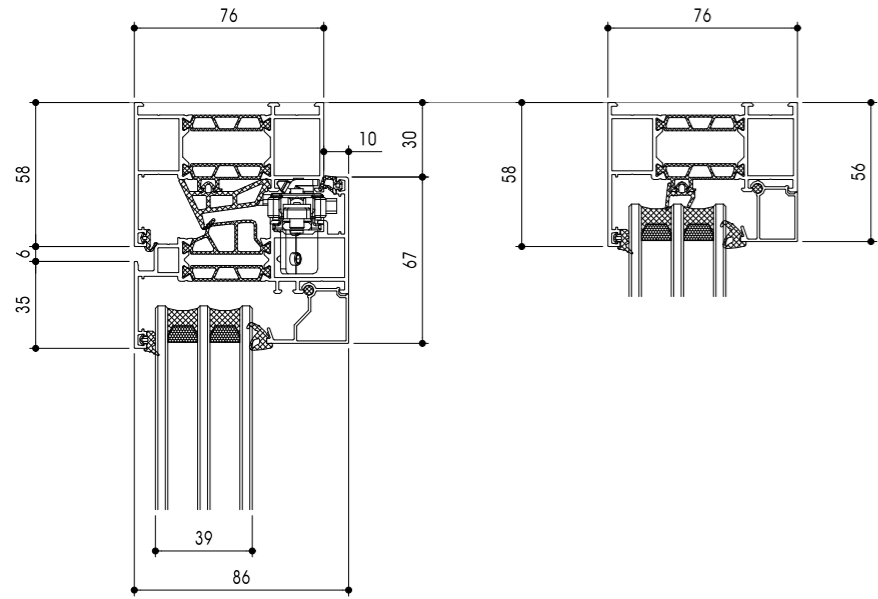

WITHJIS - High End Window

WT 76, TT (tilt and turn system)

section A-A'

section B-B'

ELEVATION (INTERIOR VIEW)

section C-C'

section D-D'

PROJECT TITLE

PROJECT NO.

SCALE A1 A3 1 : 3

DATE 2020.03.01

DRAWING TITLE

SHEET NO.

DRAWING NO.