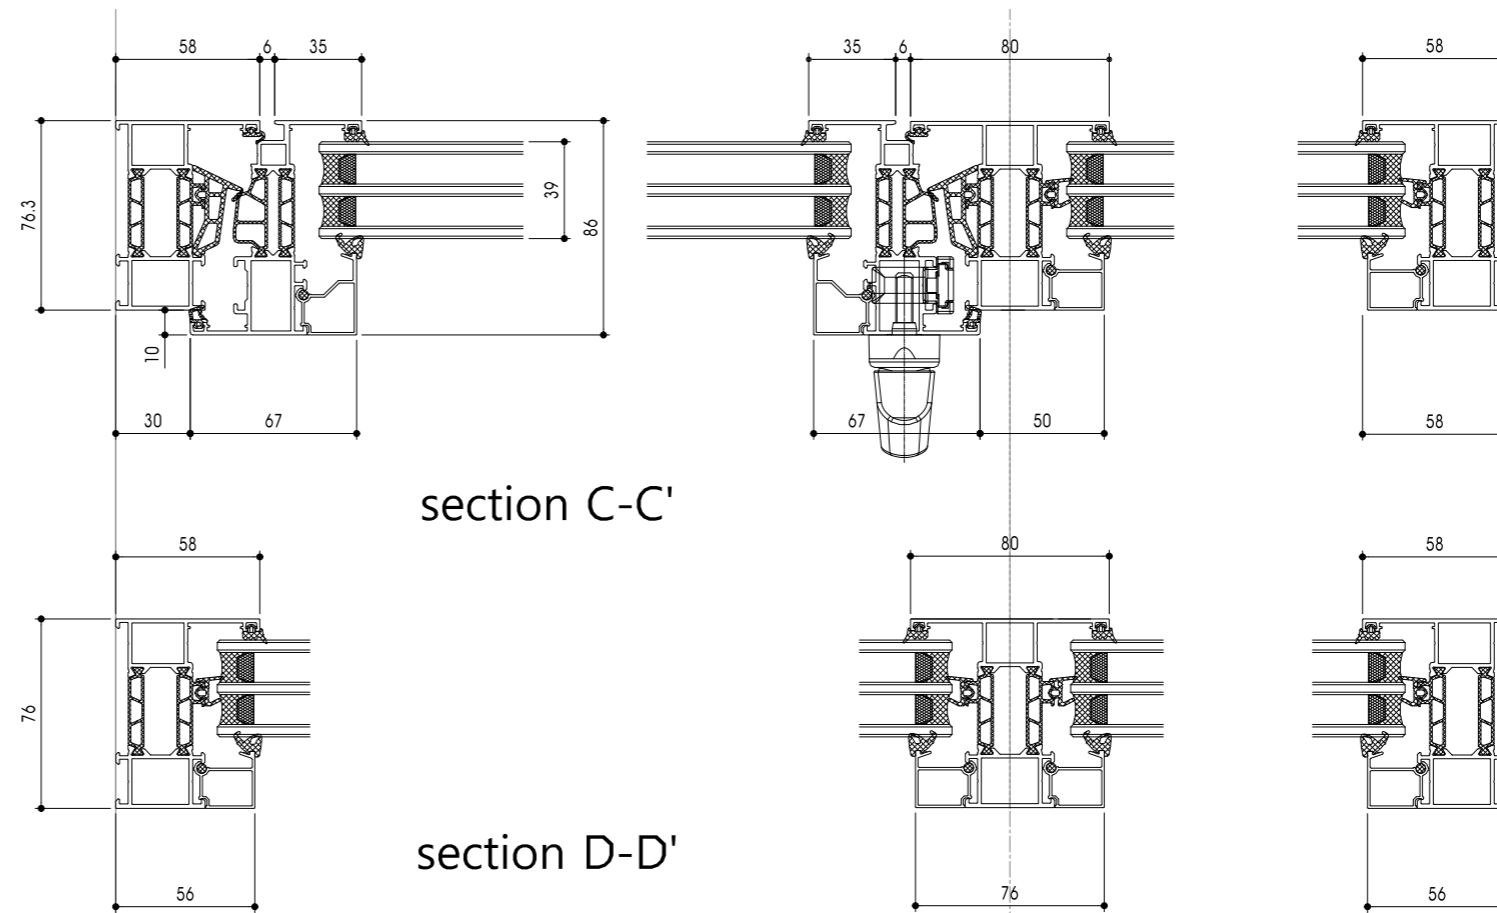

WITHJIS - High End Window

WT 76, TT (tilt and turn system)

section A-A'

section B-B'

ELEVATION (INTERIOR VIEW)

section C-C'

section D-D'

PROJECT TITLE

PROJECT NO.

SCALE A1 A3 1 : 3

DATE 2020.03.01

DRAWING TITLE

SHEET NO.

DRAWING NO.