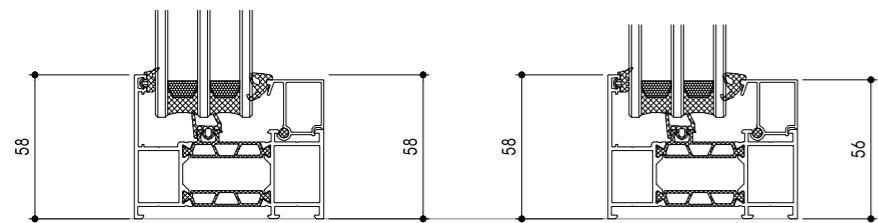

WITHJIS - High End Window

WT 76, TT (tilt and turn system)

section A-A'

section B-B'

ELEVATION (INTERIOR VIEW)

section C-C'

section D-D'

PROJECT TITLE

PROJECT NO.

SCALE A1 A3 1 : 3

DATE 2020.03.01

DRAWING TITLE

SHEET NO.

DRAWING NO.