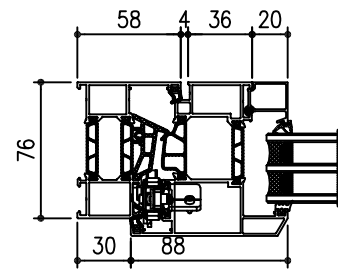

# WITHJIS - High End Window WD76 (Outward)

**ELEVATION (INTERIOR VIEW)**

**section A-A'**

**section B-B'**

**section C-C'**

알루미늄 핸들

PROJECT TITLE	
CLIENT	
NOTE	
<p><b>위드지스</b> DRAWN KJ</p>	
REV. NO.	ISSUE & DATE
APPROVE	
CHECKED BY	
DRAWN BY	
PROJECT NO.	
SCALE	A1 A3
DATE	2020. 03.23
DRAWING TITLE	
SHEET NO.	
DRAWING NO.	