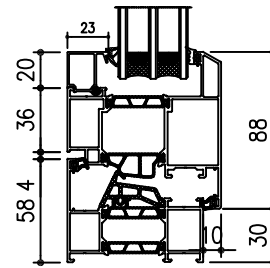

# WITHJIS - High End Window WD76 (Outward)

**ELEVATION (INTERIOR VIEW)**

**section A-A'**

**section B-B'**

**section C-C'**

알루미늄 핸들

PROJECT TITLE	
CLIENT	
NOTE	
<p><b>위드지스</b> DRAWN KJ</p>	
REV. NO.	ISSUE & DATE
APPROVE	
CHECKED BY	
DRAWN BY	
PROJECT NO.	
SCALE	A1 A3
DATE	2020. 03.23
DRAWING TITLE	
SHEET NO.	
DRAWING NO.	