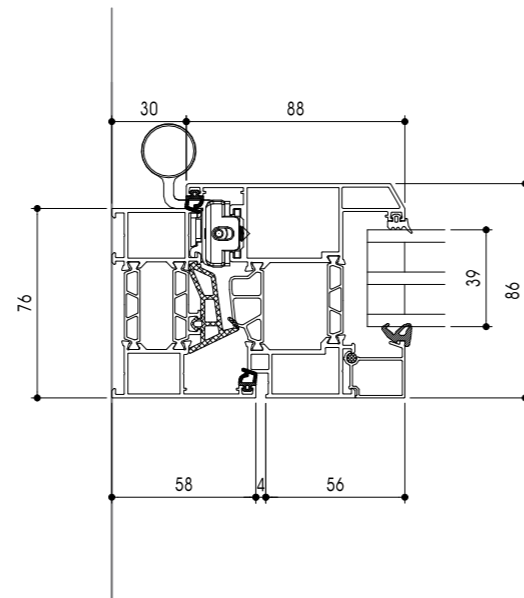

WITHJIS - High End Window
 WD 76, no sill (door system)

section A-A'

ELEVATION (INTERIOR VIEW)

section B-B'

PROJECT TITLE

CLIENT

NOTE

위드지스

DRAWN KJ

REV. NO. ISSUE & DATE

APPROVE

CHECKED BY

DRAWN BY

PROJECT NO.

SCALE	A1	
	A3	1 : 3

DATE 2020.03.01

DRAWING TITLE

SHEET NO.

DRAWING NO.