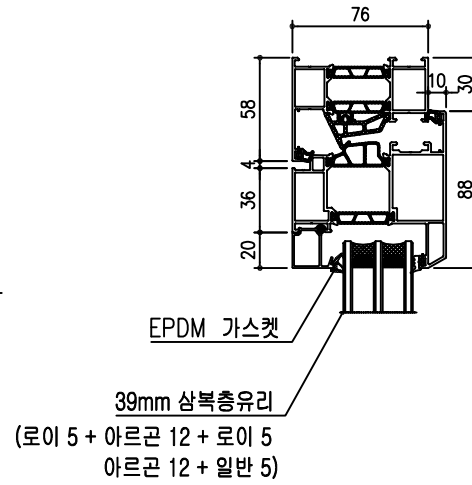

# WITHJIS - High End Window WD76 (Outward)

**ELEVATION (INTERIOR VIEW)**

**section A-A'**

**section B-B'**

**section C-C'**

알루미늄 핸들

PROJECT TITLE	
CLIENT	
NOTE	
<p><b>위드지스</b> DRAWN KJ</p>	
REV. NO.	ISSUE & DATE
APPROVE	
CHECKED BY	
DRAWN BY	
PROJECT NO.	
SCALE	A1 A3
DATE	2020. 03.23
DRAWING TITLE	
SHEET NO.	
DRAWING NO.	