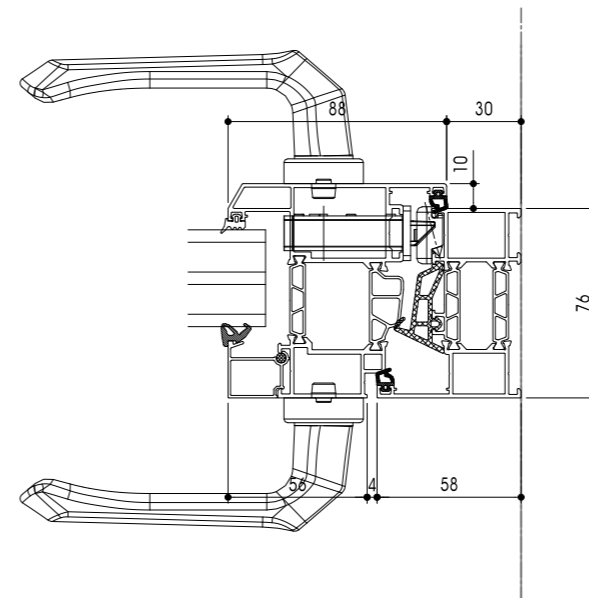

WITHJIS - High End Window
 WD 76, no sill (door system)

section A-A'

ELEVATION (INTERIOR VIEW)

section B-B'

PROJECT TITLE

CLIENT

NOTE

위드지스

DRAWN KJ

REV. NO. ISSUE & DATE

APPROVE

CHECKED BY

DRAWN BY

PROJECT NO.

SCALE	A1	
	A3	1 : 3

DATE 2020.03.01

DRAWING TITLE

SHEET NO.

DRAWING NO.