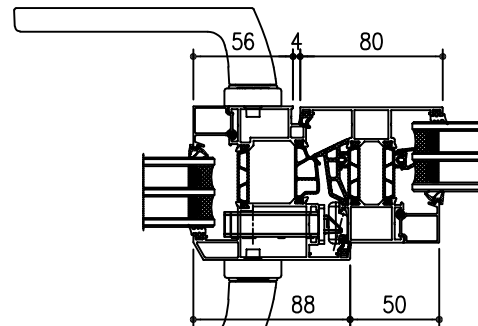

# WITHJIS - High End Window WD76 (Outward)

**ELEVATION (INTERIOR VIEW)**

**section A-A'**

**section B-B'**

**section C-C'**

알루미늄 핸들

PROJECT TITLE	
CLIENT	
NOTE	
<p><b>위드지스</b> DRAWN KJ</p>	
REV. NO.	ISSUE & DATE
APPROVE	
CHECKED BY	
DRAWN BY	
PROJECT NO.	
SCALE	A1 A3
DATE	2020. 03.23
DRAWING TITLE	
SHEET NO.	
DRAWING NO.	