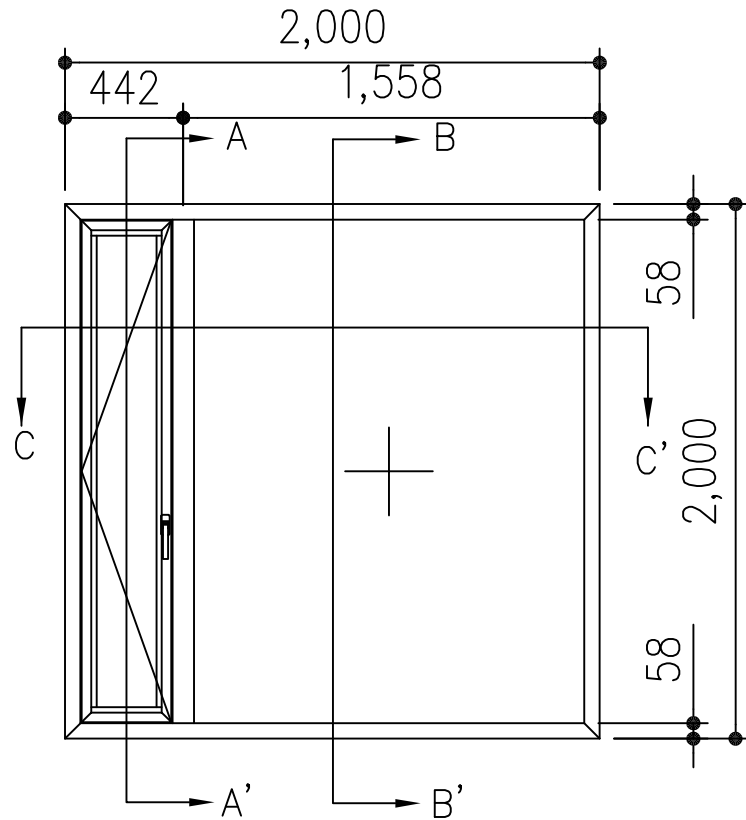

# WITHJIS - High End Window WD76 (Outward)

**ELEVATION (INTERIOR VIEW)**

**section A-A'**

**section B-B'**

**section C-C'**

알루미늄 핸들

PROJECT TITLE	
CLIENT	
NOTE	
<p><b>위드지스</b> DRAWN KJ</p>	
REV. NO.	ISSUE & DATE
APPROVE	
CHECKED BY	
DRAWN BY	
PROJECT NO.	
SCALE	A1 A3
DATE	2020. 03.23
DRAWING TITLE	
SHEET NO.	
DRAWING NO.	