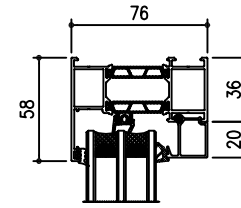

# WITHJIS - High End Window WD76 (Outward)

**ELEVATION (INTERIOR VIEW)**

**section A-A'**

**section B-B'**

**section C-C'**

알루미늄 핸들

PROJECT TITLE	
CLIENT	
NOTE	
<p><b>위드지스</b> DRAWN KJ</p>	
REV. NO.	ISSUE & DATE
APPROVE	
CHECKED BY	
DRAWN BY	
PROJECT NO.	
SCALE	A1 A3
DATE	2020. 03.23
DRAWING TITLE	
SHEET NO.	
DRAWING NO.	