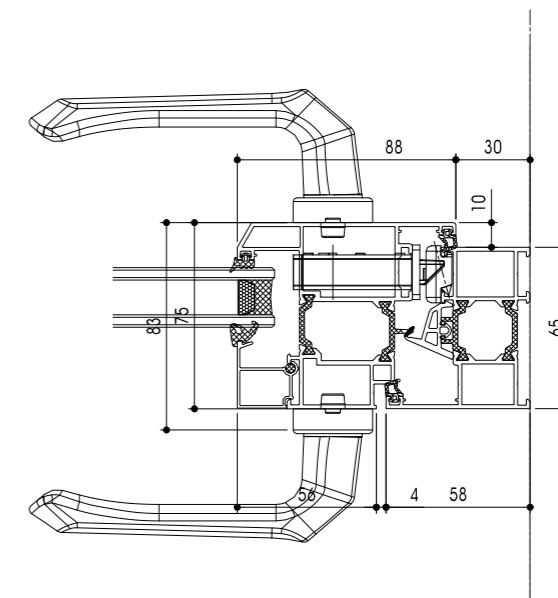

DRAWN BY

PROJECT NO.

SCALE
 A1
 A3 1 : 3

DATE 2020.03.01

DRAWING TITLE

SHEET NO.

DRAWING NO.

section A-A'

< lhandle 적용시 >

section B-B'

< H-handle 적용시 >

ELEVATION (INTERIOR VIEW)