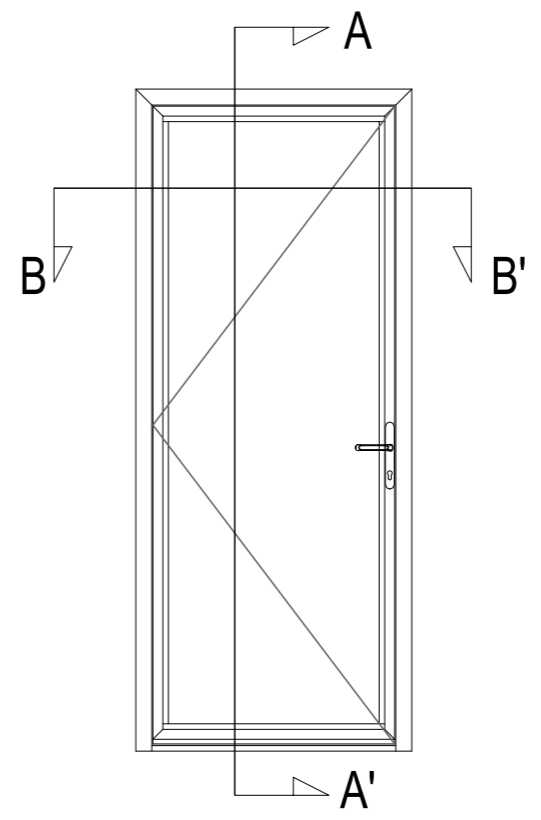

WITHJIS - High End Window
 WD 65, low sill (door system)

PROJECT TITLE

CLIENT

NOTE

위드지스
 DRAWN KJ
 WITHJIS
 MODERN INTERIOR DOOR (주) 위드지스

REV. NO. ISSUE & DATE

APPROVE

CHECKED BY

DRAWN BY

PROJECT NO.

SCALE
 A1
 A3 1 : 3

DATE 2020.03.01

DRAWING TITLE

SHEET NO.

DRAWING NO.

section A-A'

< lhandle 적용시 >

section B-B'

< H-handle 적용시 >

ELEVATION (INTERIOR VIEW)