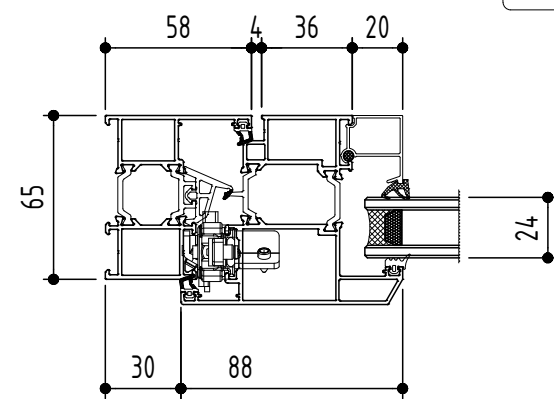

WITHJIS - High End Window WD65 (Outward)

ELEVATION (INTERIOR VIEW)

section A-A'

section B-B'

section C-C'

알루미늄 핸들

PROJECT TITLE

CLIENT

NOTE

위드지스
DRAWN KJ

REV. NO. ISSUE & DATE

APPROVE

CHECKED BY

DRAWN BY

PROJECT NO.

SCALE

A1
A3

DATE 2020. 06.25

DRAWING TITLE

SHEET NO.

DRAWING NO.