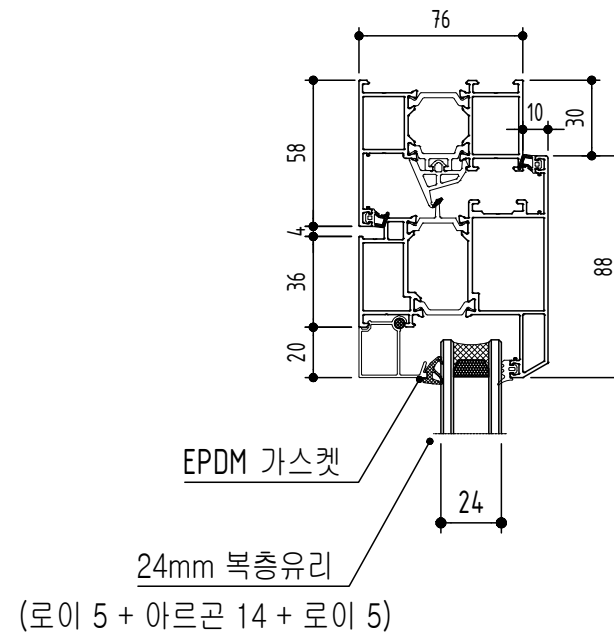

WITHJIS - High End Window WD65 (Outward)

ELEVATION (INTERIOR VIEW)

section A-A'

section B-B'

section C-C'

알루미늄 핸들

PROJECT TITLE

CLIENT

A1
A3

DATE 2020. 06.25

DRAWING TITLE

SHEET NO.

DRAWING NO.