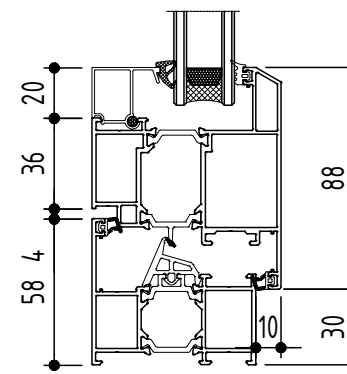

WITHJIS - High End Window WD65 (Outward)

ELEVATION (INTERIOR VIEW)

section A-A'

section B-B'

section C-C'

알루미늄 핸들

PROJECT TITLE

CLIENT

NOTE

위드지스
DRAWN KJ

REV. NO. ISSUE & DATE

APPROVE

CHECKED BY

DRAWN BY

PROJECT NO.

SCALE