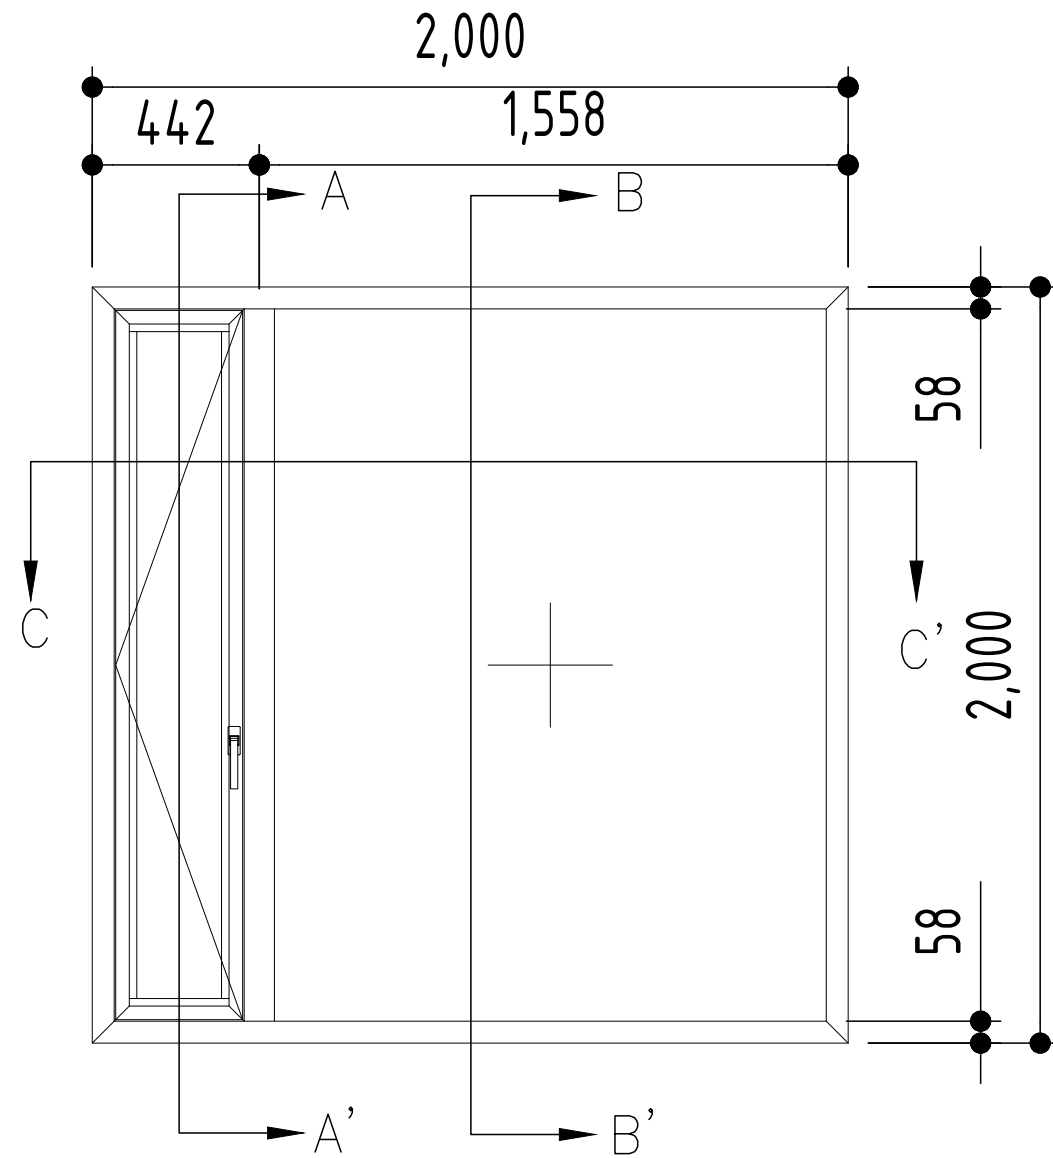

WITHJIS - High End Window WD65 (Outward)

ELEVATION (INTERIOR VIEW)

section A-A'

section B-B'

section C-C'

알루미늄 핸들

PROJECT TITLE

CLIENT

NOTE

위드지스
DRAWN KJ

REV. NO. ISSUE & DATE

APPROVE

CHECKED BY

DRAWN BY

PROJECT NO.

SCALE

A1
A3

DATE 2020. 06.25

DRAWING TITLE

SHEET NO.

DRAWING NO.