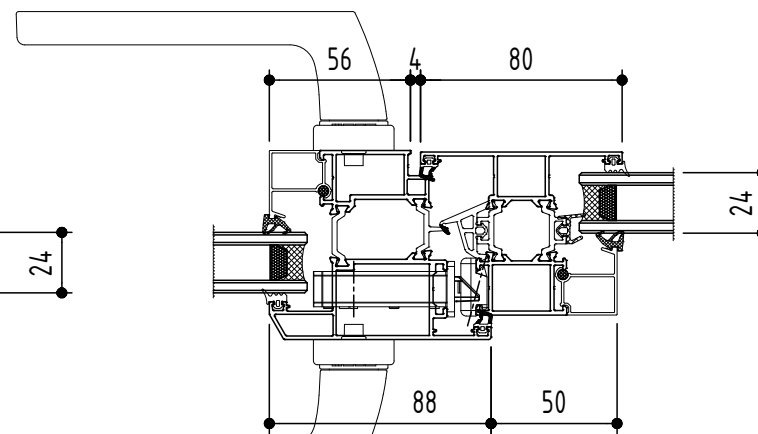

WITHJIS - High End Window WD65 (Outward)

ELEVATION (INTERIOR VIEW)

section A-A'

section B-B'

section C-C'

알루미늄 핸들

PROJECT TITLE

CLIENT

NOTE

위드지스
DRAWN KJ

REV. NO. ISSUE & DATE

APPROVE

CHECKED BY

DRAWN BY

PROJECT NO.

SCALE

A1
A3

DATE 2020. 06.25

DRAWING TITLE

SHEET NO.

DRAWING NO.