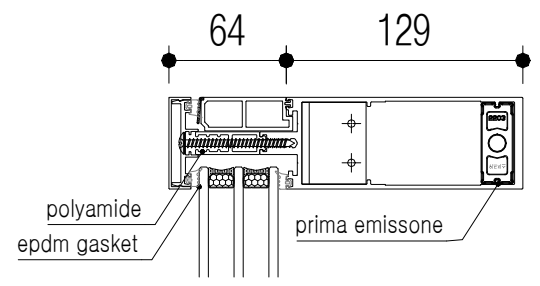

WITHJIS - High End Window

Curtain wall - WC50

43mm 삼복층유리
(로이 5 + 아론콘 14 + 로이 5
아론콘 14 + 일반 5)

section A-A'

section B-B'

PROJECT TITLE	
CLIENT	
NOTE	
<p>위드지스 DRAWN KJ</p>	
REV. NO.	ISSUE & DATE
APPROVE	
CHECKED BY	
DRAWN BY	
PROJECT NO.	
SCALE	A1
	A3
DATE	2020. 11. 18.
DRAWING TITLE	
SHEET NO.	
DRAWING NO.	