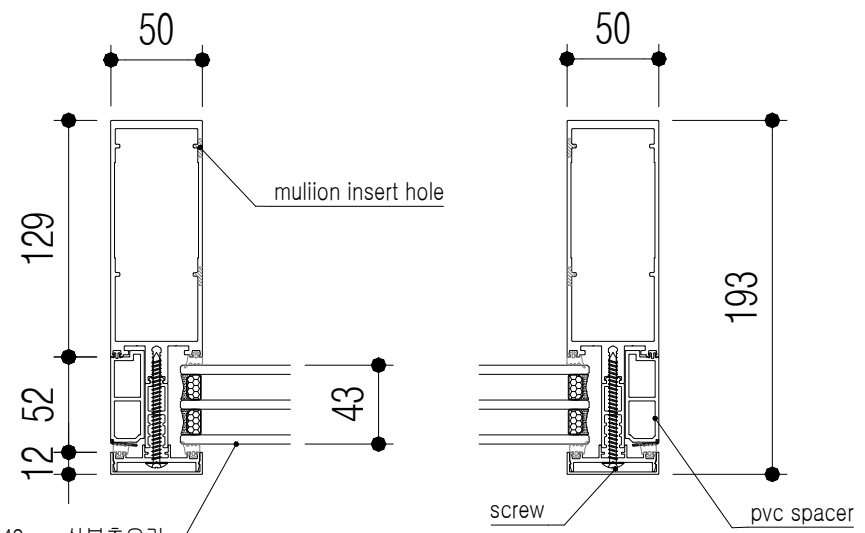

WITHJIS - High End Window

Curtain wall - WC50

43mm 삼복층유리
(로이 5 + 아론콘 14 + 로이 5
아론콘 14 + 일반 5)

section A-A'

section B-B'

PROJECT TITLE	
CLIENT	
NOTE	
<p>위드지스 DRAWN KJ</p>	
REV. NO.	ISSUE & DATE
APPROVE	
CHECKED BY	
DRAWN BY	
PROJECT NO.	
SCALE	A1
	A3
DATE	2020. 11. 18.
DRAWING TITLE	
SHEET NO.	
DRAWING NO.	