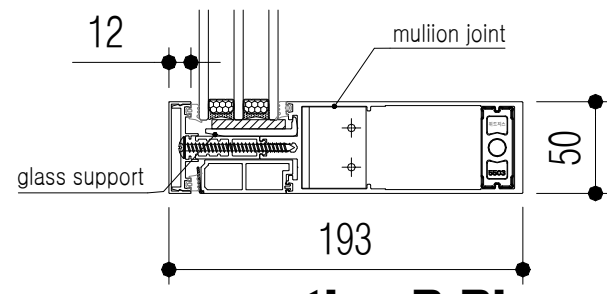

WITHJIS - High End Window

Curtain wall - WC50

43mm 삼복층유리
(로이 5 + 아론콘 14 + 로이 5
아론콘 14 + 일반 5)

section A-A'

section B-B'

PROJECT TITLE	
CLIENT	
NOTE	
<p>위드지스 DRAWN KJ</p>	
REV. NO.	ISSUE & DATE
APPROVE	
CHECKED BY	
DRAWN BY	
PROJECT NO.	
SCALE	A1
	A3
DATE	2020. 11. 18.
DRAWING TITLE	
SHEET NO.	
DRAWING NO.	