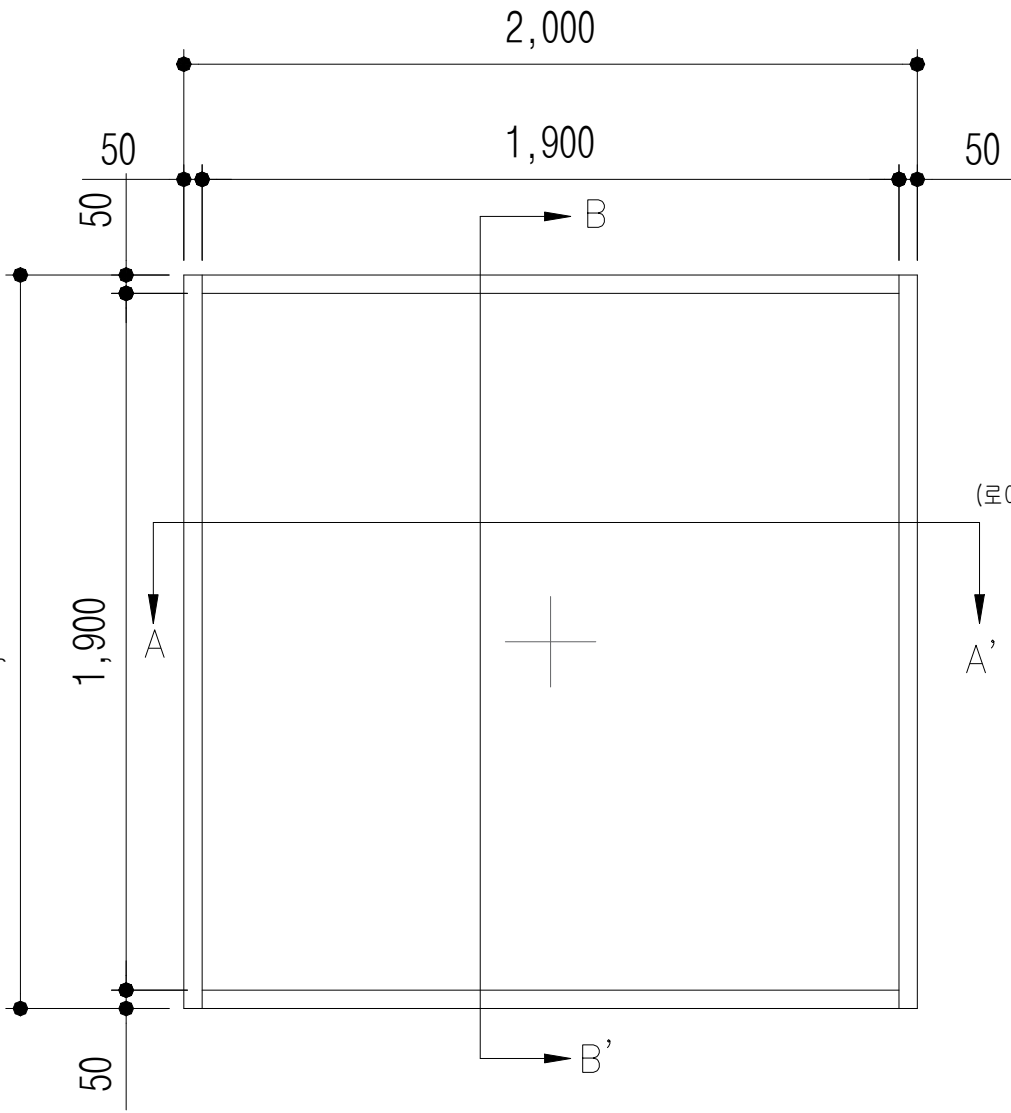

WITHJIS - High End Window

Curtain wall - WC50

43mm 삼복층유리
(로이 5 + 아론콘 14 + 로이 5
아론콘 14 + 일반 5)

section A-A'

section B-B'

PROJECT TITLE	
CLIENT	
NOTE	
<p>위드지스 DRAWN KJ</p>	
REV. NO.	ISSUE & DATE
APPROVE	
CHECKED BY	
DRAWN BY	
PROJECT NO.	
SCALE	A1
	A3
DATE	2020. 11. 18.
DRAWING TITLE	
SHEET NO.	
DRAWING NO.	