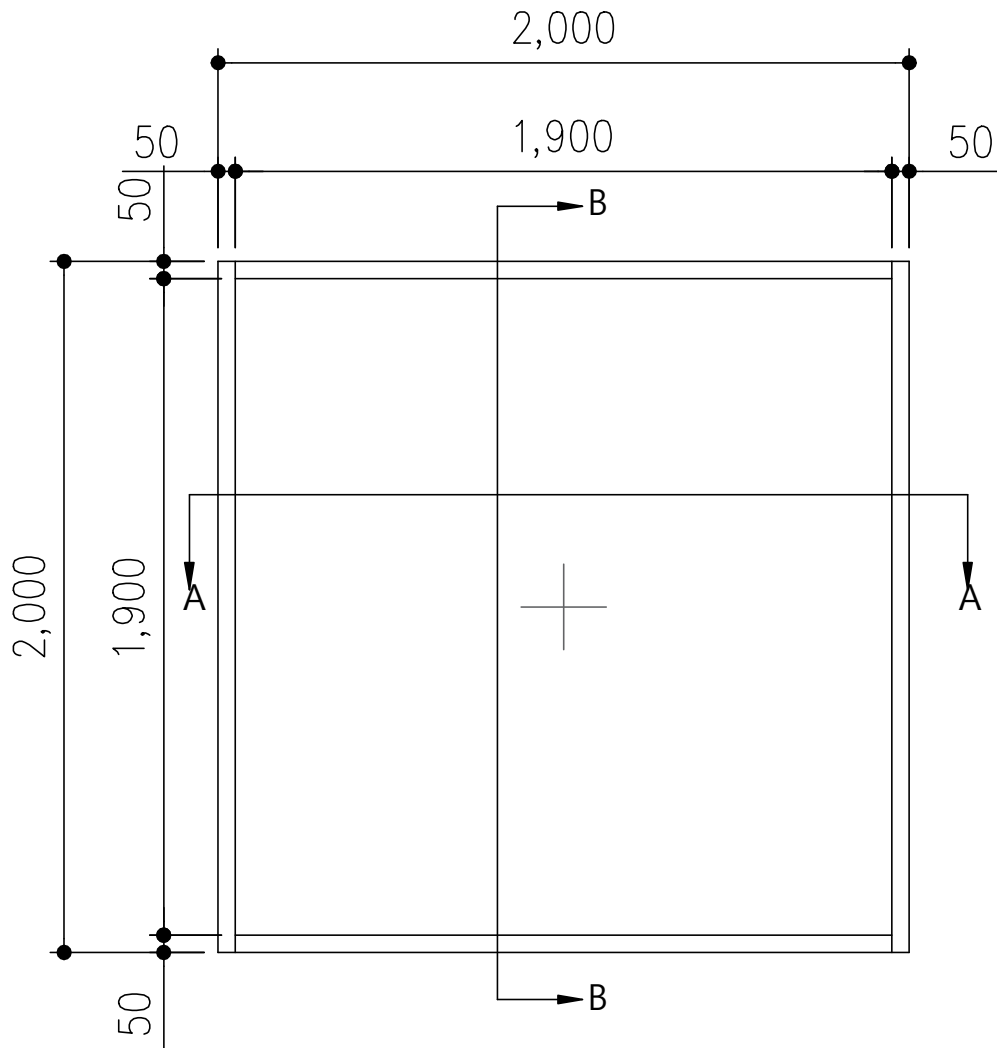

WITHJIS - High End Window Curtain wall - WC50

section A-A'

section B-B'

PROJECT TITLE

CLIENT

NOTE

위드지스
DRAWN KJ

REV. NO.	ISSUE & DATE

DRAWING NO.