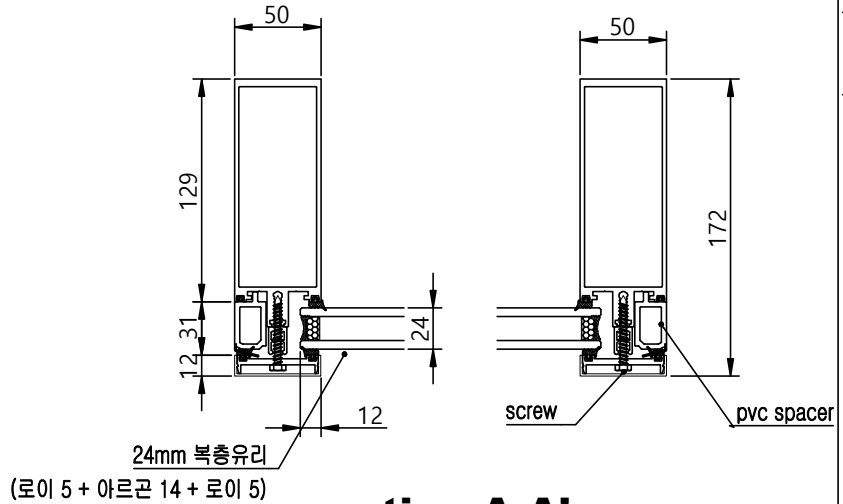

WITHJIS - High End Window Curtain wall - WC50

section A-A'

section B-B'

PROJECT TITLE

CLIENT

NOTE

위드지스
DRAWN KJ

REV. NO.	ISSUE & DATE

DRAWING NO.